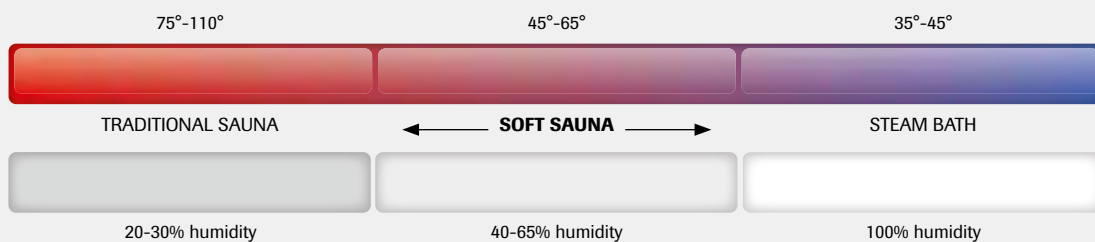

What's your temperature?

Soft Sauna picks up where traditional saunas leave off. Some people prefer a hot and quick sauna; others prefer to linger for a longer period in mild temperatures to enjoy the gentle steam and aromatic fragrances. See here which temperatures and options are ideal for you and your moment.