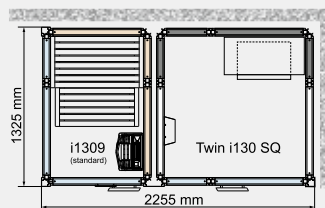

Twin 130 SQ/1309