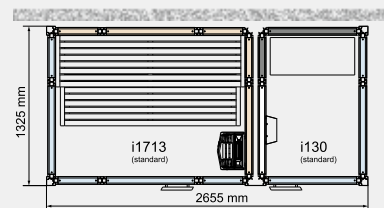

Twin 130/1713/w