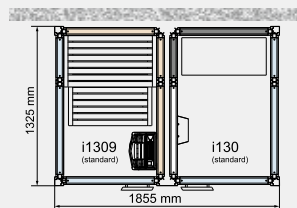

Twin 130/1309/w