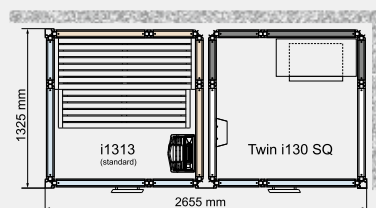

Twin 130 SQ/1313