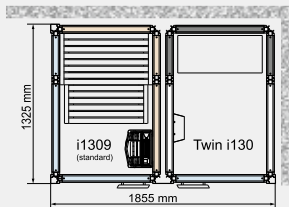

### Twin Impression

(External roof height 2100 mm)

Impression Twin offers many new and exciting layouts for a wide choice of installation options. These are just examples of layouts.

Twin 130/1309

Twin 130/1313