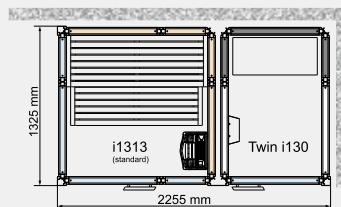

### Twin Impression

(External roof height 2100 mm)

Impression Twin offers many new and exciting layouts for a wide choice of installation options. These are just examples of layouts.

Twin 130/1309

Twin 130/1313