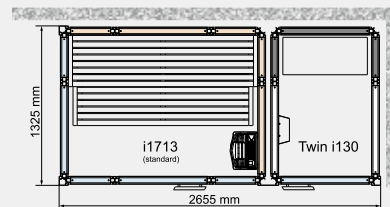

Twin 130/1713