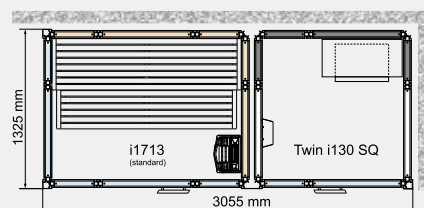

Twin 130 SQ/1713