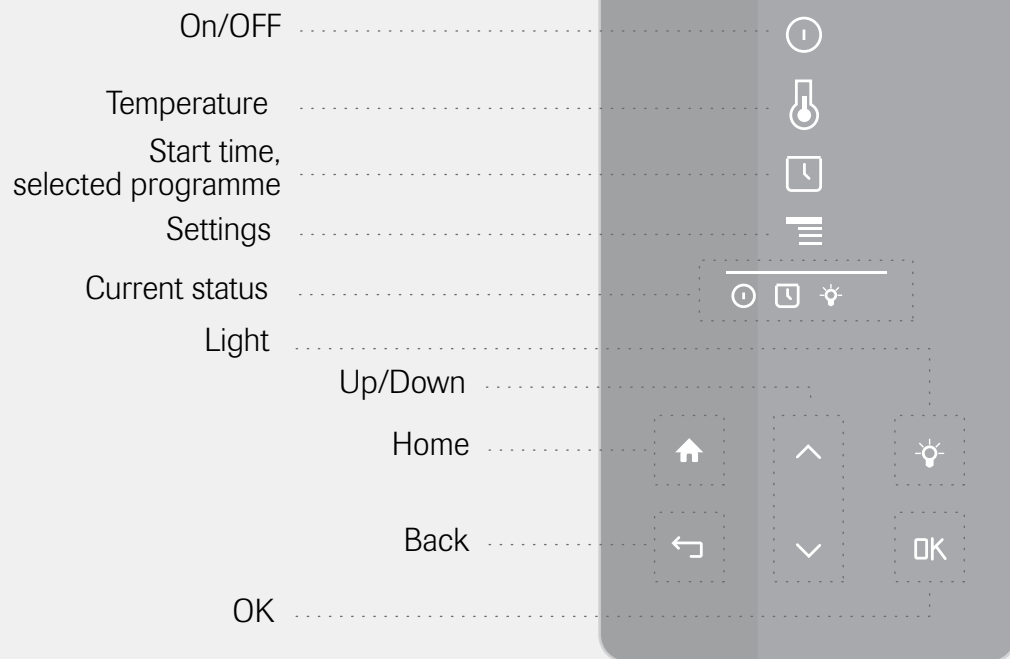

# Control panel h1

Electronic control panel, equipped with touch-control that not only displays the temperature and running time, but can also be programmed to start up to 24 hours in advance and run for between 0 and 23 hours. The control panel allows you to regulate lighting in the sauna, set the maximum temperature, switch between Fahrenheit and Celsius, use a 12-hour or 24-hour format, set different languages, and more advanced settings and test options.

## Functions

With Tylö's h1 control panel, adjusting your sauna or steam bath can be performed simply and attractively.

CONTROL PANEL WITH TOUCH-CONTROL ON STEAM SHOWER COLUMN