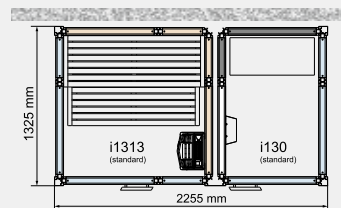

Twin 130/1313/w