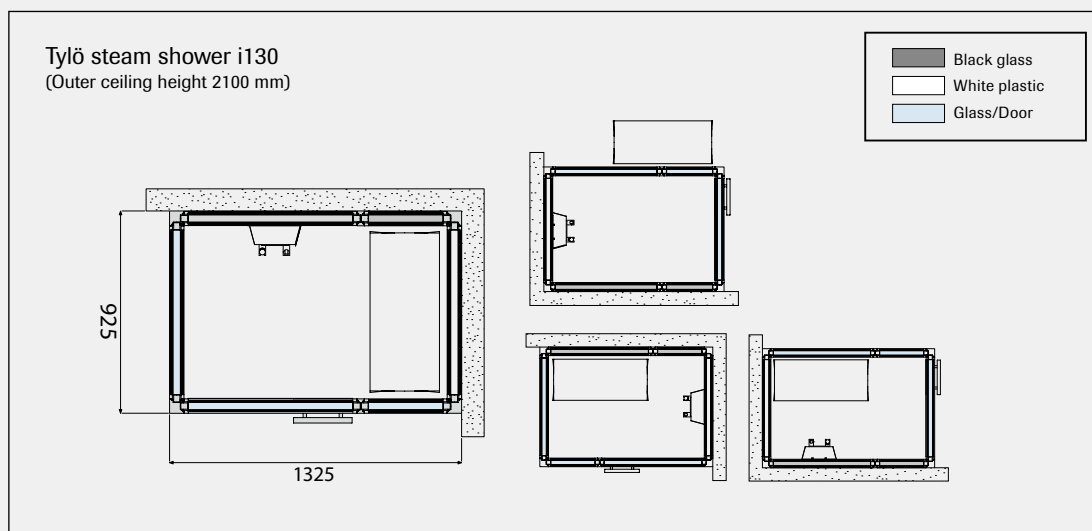

Your freedom of choice is part of our design plans

Walls, glass sections and doors can be assembled in a variety of different ways. The walls can be installed reversed, and configured in many different ways to suit the layout of your particular bathroom. You can also place all the interior fittings wherever you wish.