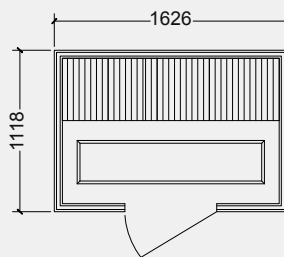

Prime+ 1611

3-person
1118 x 1626 x 1940 (mm)
(WxDxH)