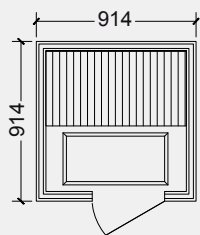

Prime+ 99

1-person
914 x 914 x 1940 (mm)
(WxDxH)