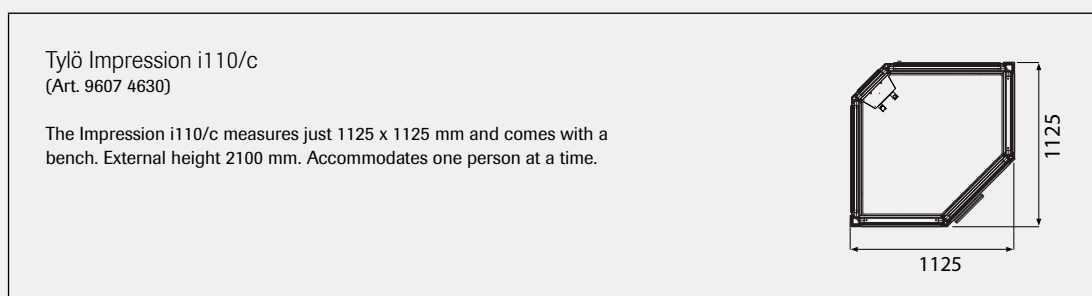

Your freedom of choice is part of our design plans

Walls, glass sections and doors can be assembled in a variety of different ways. The walls can be installed reversed, and configured in many different ways to suit the layout of your particular bathroom. You can also place all the interior fittings wherever you wish.