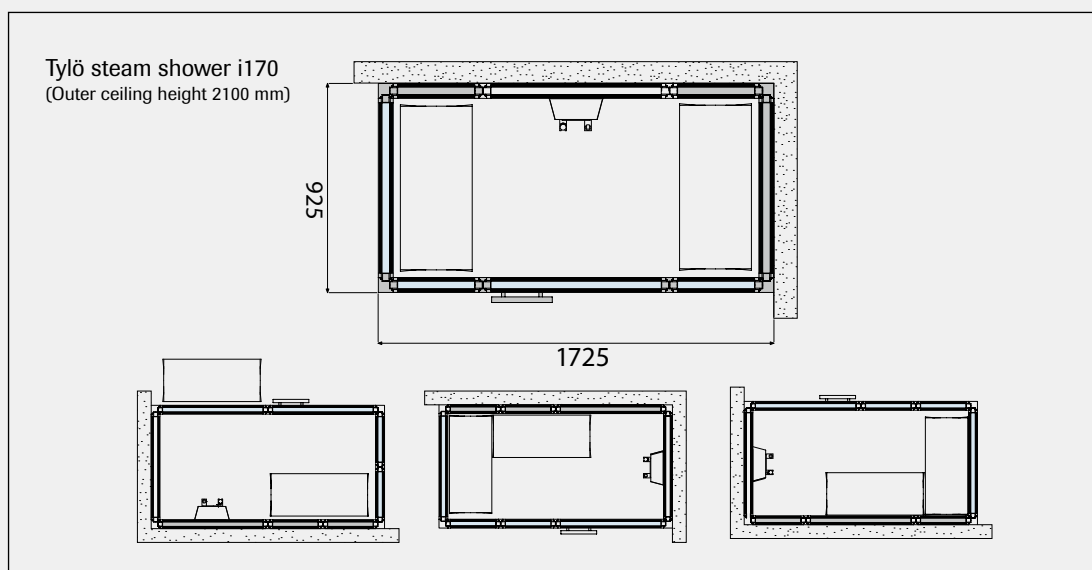

Your freedom of choice is part of our design plans

Walls, glass sections and doors can be assembled in a variety of different ways. The walls can be installed reversed, and configured in many different ways to suit the layout of your particular bathroom. You can also place all the interior fittings wherever you wish.